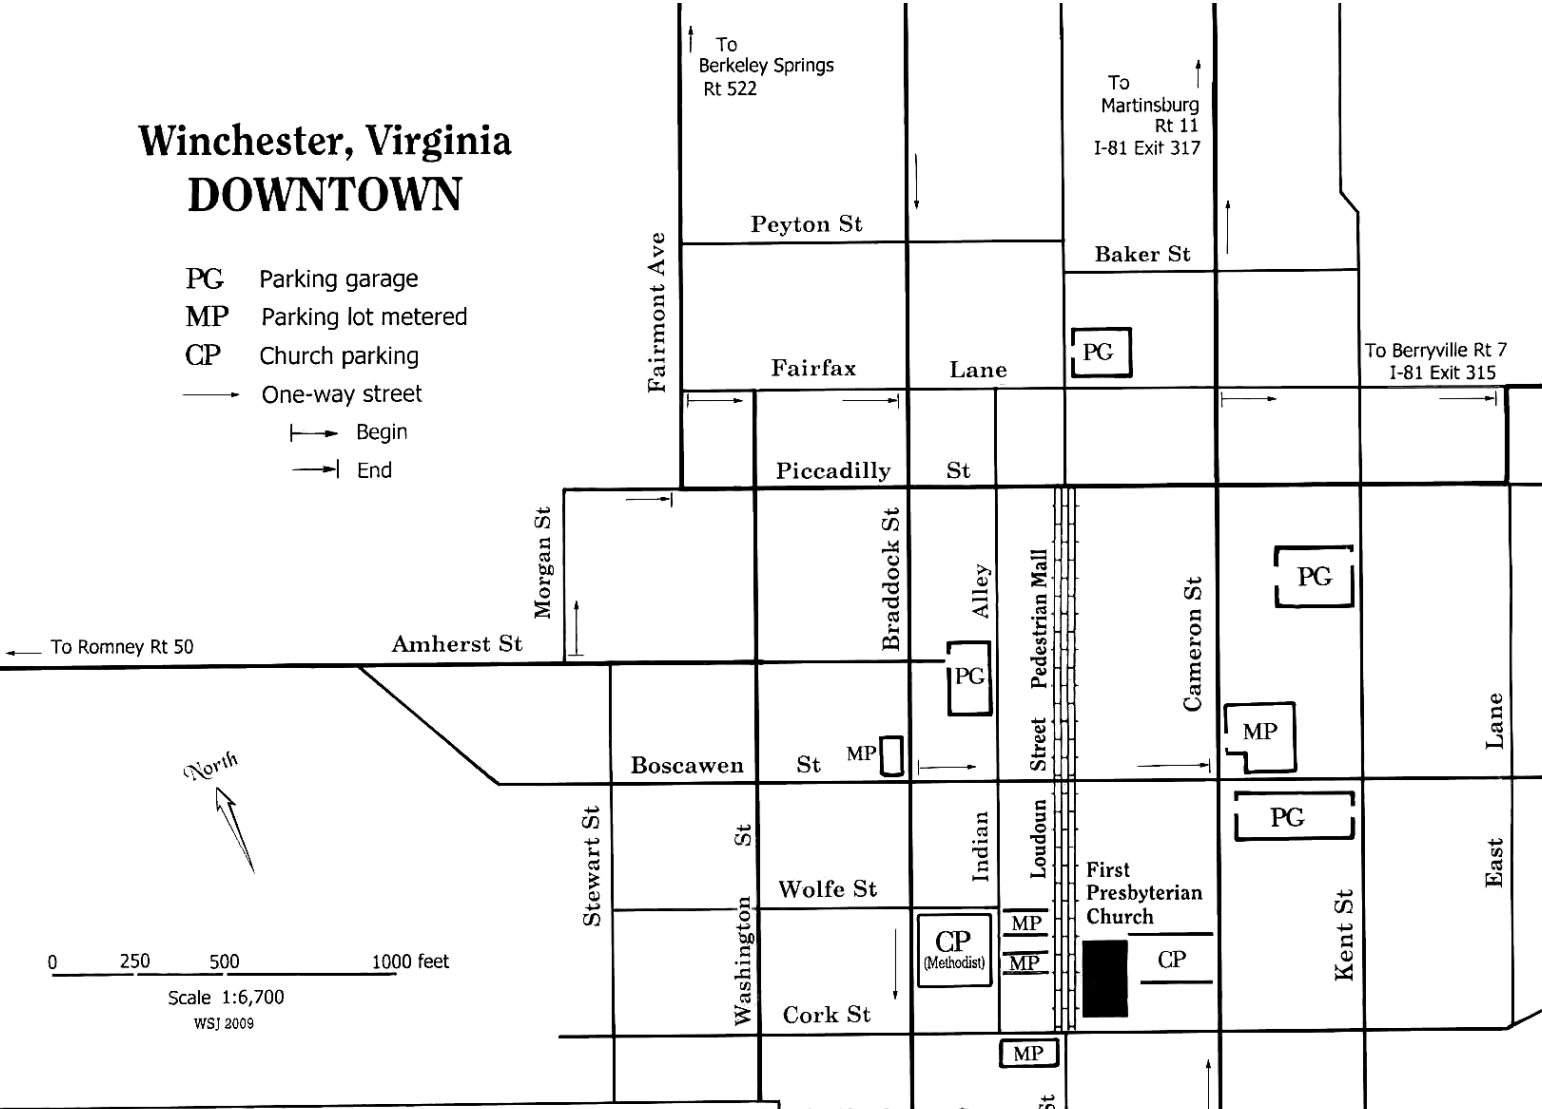

Winchester, Virginia DOWNTOWN

- PG Parking garage
- MP Parking lot metered
- CP Church parking
- One-way street
 - ┌→ Begin
 - └→ End

First Presbyterian Church